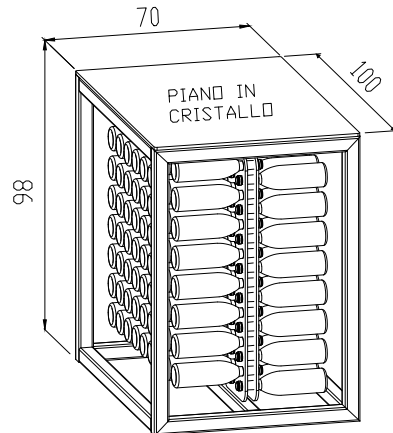

Peso/Weight 67 Kg.

Descrizione/Description:

Telaio in acciaio inox lucido a specchio
Polished stainless steel frame

Piano in cristallo extra chiaro temperato
Top made by tempered extra-clear crystal

Espositore porta bottiglie in plexiglas trasparente
Display made in transparent Plexiglas