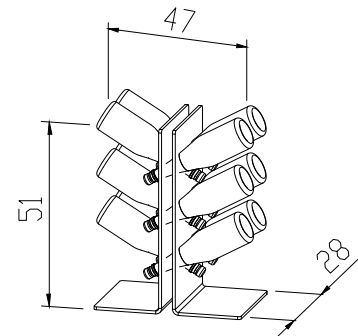

Dimensione (HxPxL)/Size 51x47x28 cm

Peso/Weight 5 Kg.

Descrizione/Description:

Base a terra
ground-based

 **Dimensione Imballo** 60x50x30
Packaging Size

 **Peso Lordo** 6 Kg.
Weight

WALLPUPITRE

Code: PT060