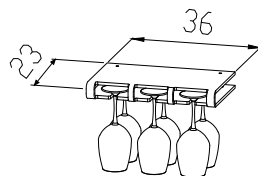

Dimensione
Imballo
Packaging Size

50x35x15 cm

Peso Lordo
Weight

Kg.
4 kg

LINE8

Code: PB008